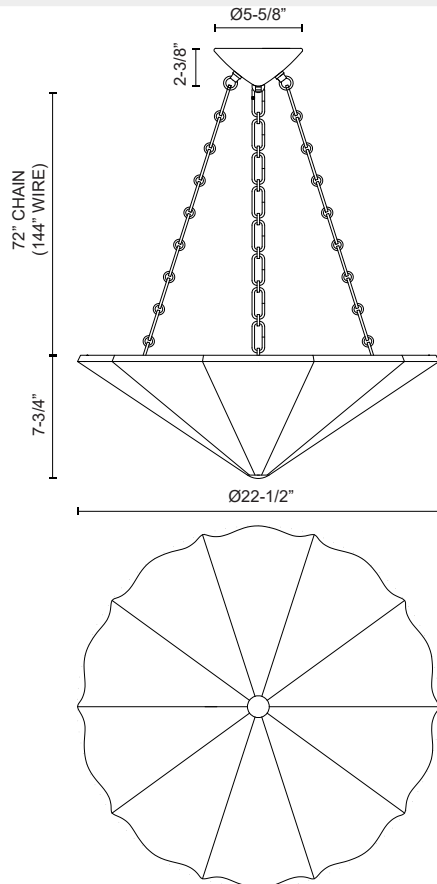

MARTINE CH352323

FIXTURE DIMENSIONS	D22-1/2" x H7-3/4"
LAMP TYPE	E26
MAX WATTAGE	60W
BULB QTY	3
BULBS INCLUDED	No
VOLTAGE	120V
MATERIAL	Steel + Polymeric Resin
SHADE DETAILS	Plastered Polymeric Shade
CHAIN LENGTH	72" chain
WIRE LENGTH	144"
MINIMUM HANG HEIGHT	20"
ILLUMINATION DIRECTION	Up
LOCATION	Dry
CANOPY DIMENSIONS	D5-5/8" x H2-3/8"
BRAND	Alora

[D - Diameter, L - Length, W - Width, H - Height, E - Extension]

AVAILABLE FINISHES:

CH352323AW
Antique White

*For complete warranty terms, please visit: www.aloralighting.com/warranty